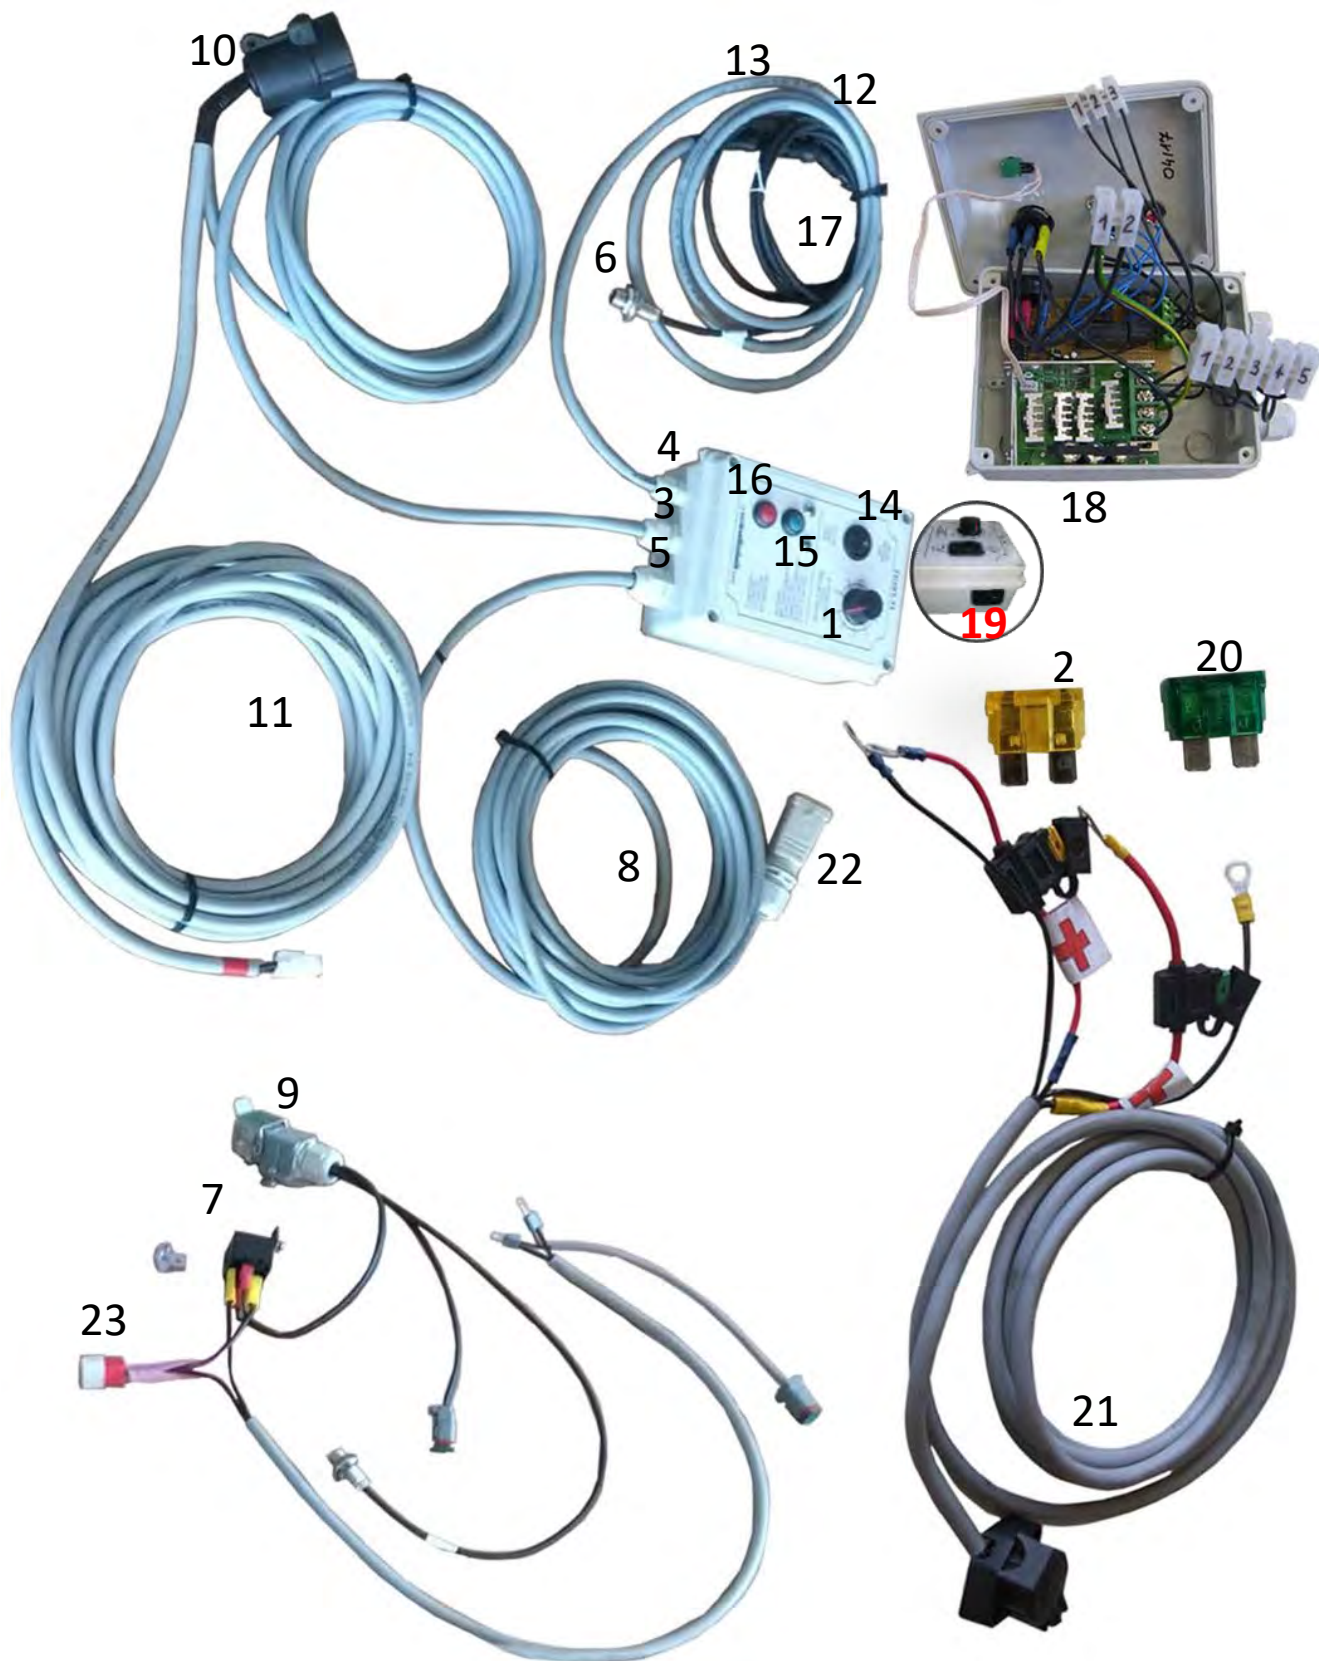

No	Product name	Spare part Number	Picture
27	Cover	10519948	
28	Ring for cover	10519947	
29	Hoper 300 lit with cover	10519916	
30	Connection cable	10617657	
31	Distance bush L=63mm, ADM=14	10529992	

Spare part list for control unit

4

400-lit

5

7

1.200lit

6

800-lit

8

1.500-lit

No	Product name	Spare part Number	picture
1	Hopper 130-lit	10519904	
2	Hopper 200-lit	10519829	
3	Hopper 300-lit	10519916	
4	Hopper 400-lit	10519917	
5	Hopper 500-lit	10519918	
6	Hopper 800-lit	10519988	
7	Hopper 1.200lit	10519555	
8	Hopper 1500-lit	10519807	

Spare part list for control unit

TURBO JET SUPER 8
PROFI control unit

Electric drive
STANDARD

No	Product name	Spare part Number	Picture
1	Control unit	10589939	
2	Fuse 20A	10537648	
3	Cabel screw PG9 +nut	10519963	
4	Cabel screw PG11 +nut	10519964	
5	Cable crew PG7 +nut	10519827	
6	On/OFF sensor with cable and plug	10639904	
7	Relay	10599934	
8	Control cable Length: 7m	10617656	