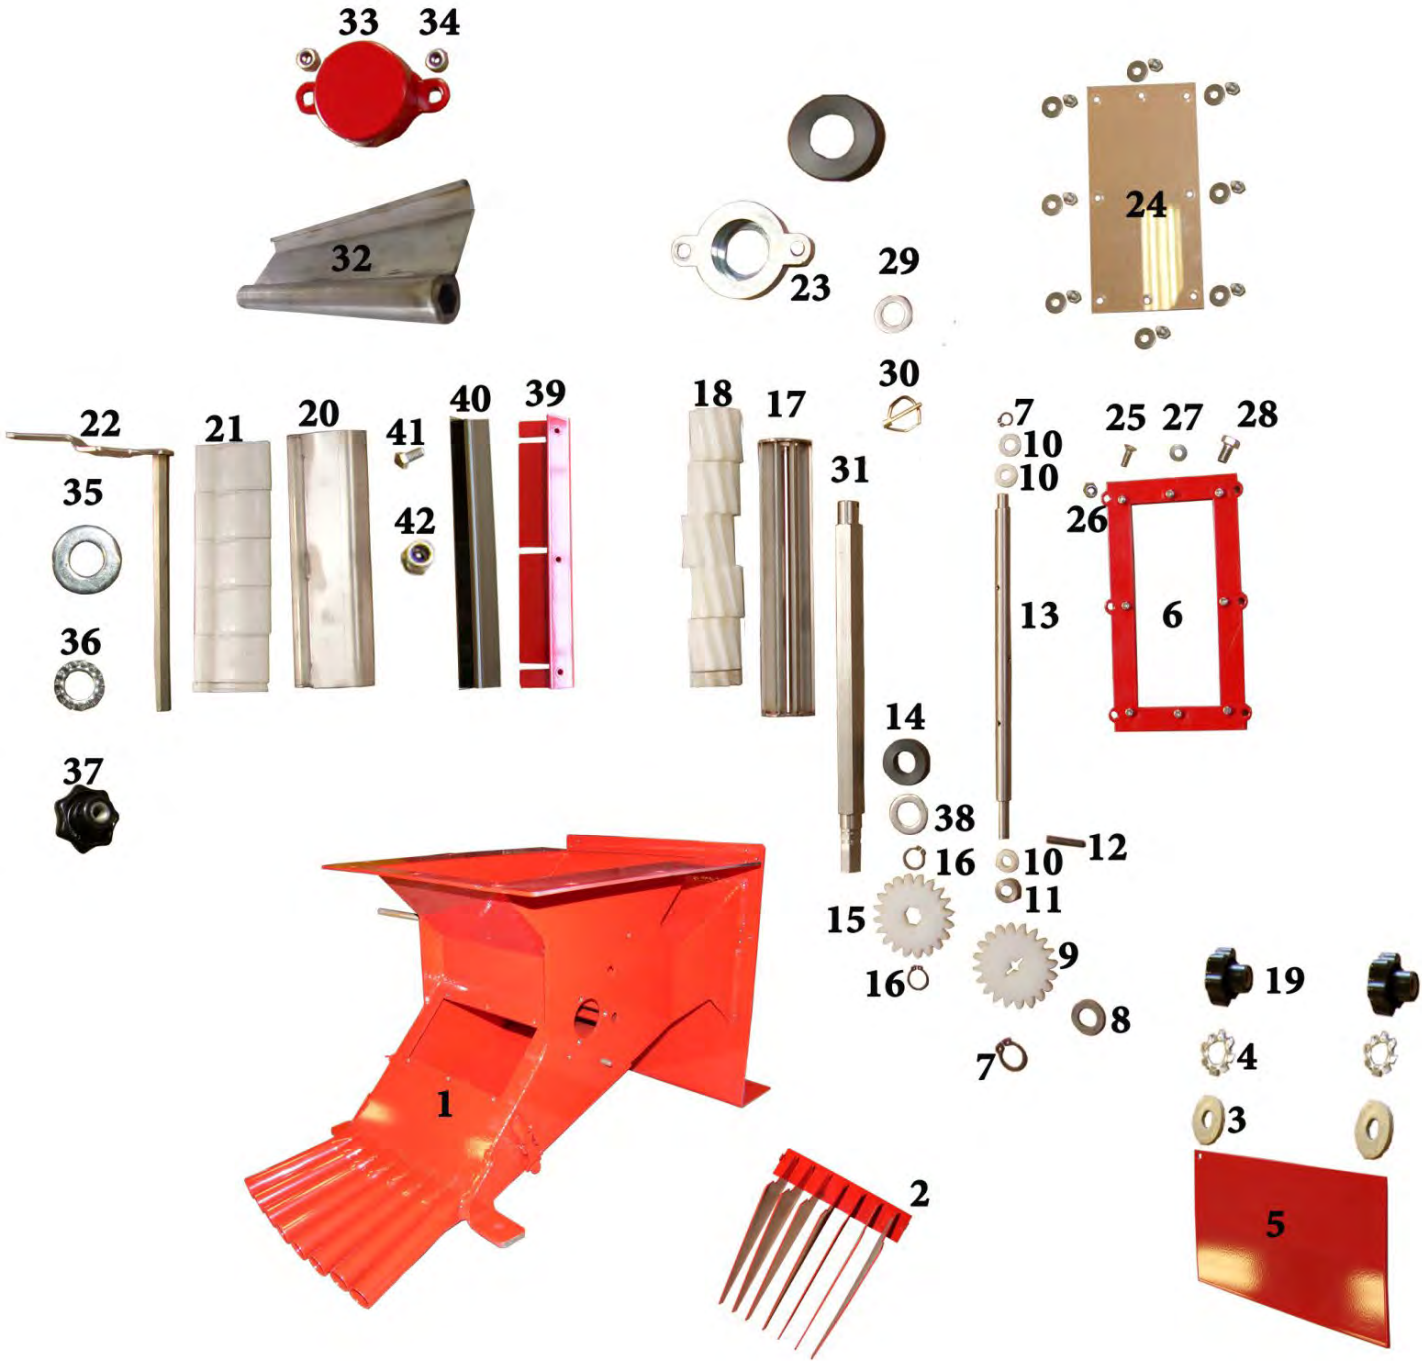

SPARE PART LIST

TP TURBO JET SUPER 8

ELECTRIC DRIVE
STANDARD

Nr	Product name	Spare part no	Picture
01	Frame Dosirung unit	10529917	
02	Lamella until year of manufacture 2012 from year of manufacture 2013	10529803 10528803	
03	Washer M8,4 24x2 A2	10537621	
04	geared washer M8,4	10537634	
05	Seed roll cover	10529728	
06	Frame for window	10529802	
07	Lock ring 10x1	10539945	
08	Washer 20 x 10,5 x 2 A2	10539731