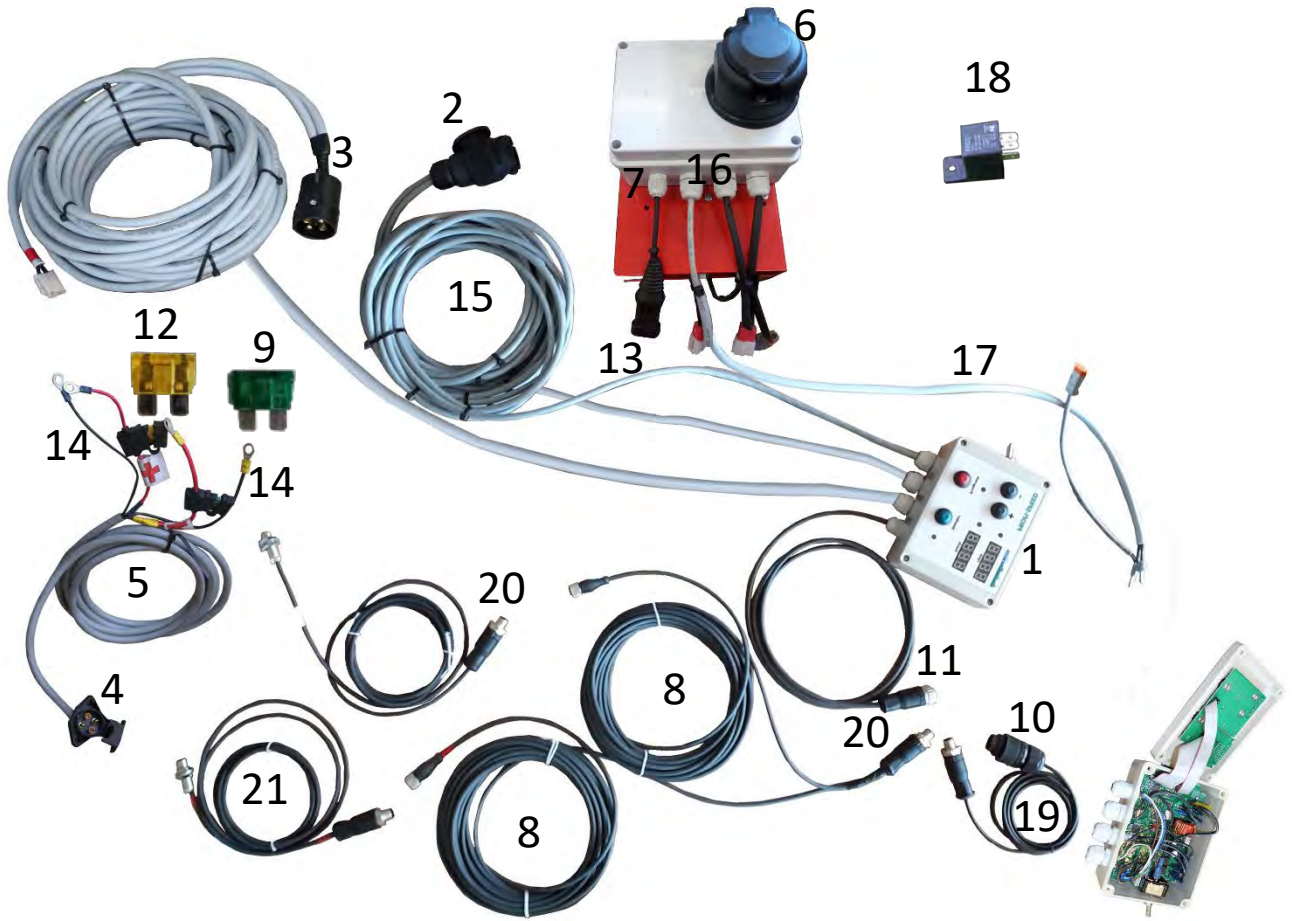

TURBO JET SUPER 8
PROFI-SPEED Control unit

ELECTRIC DRIVE
STANDARD

Nr	Product name	Spare part no	picture
1	Hopper 130-lit	10519904	
2	Hopper 200-lit	10519829	

Nr	Product name	Spare part no	picture
3	Hopper 300-lit	10519916	
4	Hopper 400-lit	10519917	
5	Hopper 500-lit	10519918	
6	Hopper 800-lit	10519988	
7	Hopper 1.200-lit	10519555	
8	Hopper 1.500-lit	10519807	

SPARE PART LIST

TURBO JET SUPER 8
PROFI-SPEED control unit

ELECTRIC DRIVE
STANDARD

Nr	Product name	Spare part no.	picture
1	Monitor PROFI-SPEED	10589986	
2	Socket 13-pin	10519697	

Nr	Product name	Spare part no.	picture
03	Plug 4-pin	10519958	
04	Socket4-pin	10519959	
05	Batterycable length: 3,5m	10619681	
06	Socket 13-pin	10519698	
07	Cable screwPG7	10519827	
08	SENSOR CABLE PROFI SPEED ON-OFF and speed sensor cable professional speed with 4-pin plug	10619722	
09	Fuse 30A	10539992	
10	7-pin connector on the tractor side	10599905	

Nr	Product name	Spare part no	picture
11	Socket M12	10519811	
12	Fuse 20A	10537648	
13	Cable with plug	10549815	
14	Fuse with 2,5mm 2 x cable	10539991	
15	Cable with 13-pin plug, length 7m	10619682	
16	Cable screw PG9	10519963	
17	Cable length 0,8m	10549777	
18	Relais	10599934	